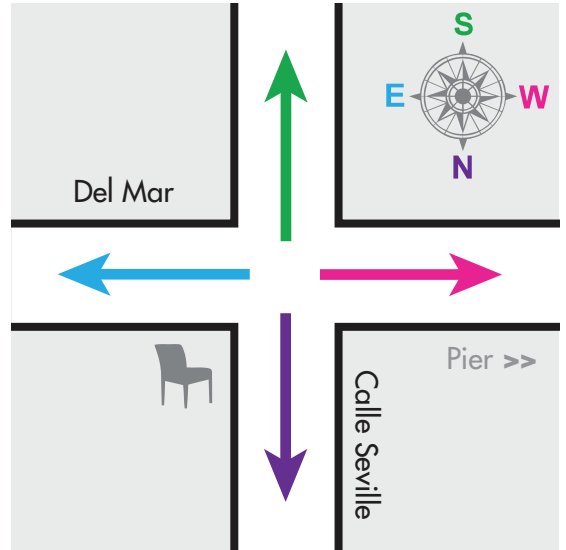

San Clemente Non-Motorized Transportation Committee

name

date

 PM

Del Mar East

Del Mar West

Seville North

Seville South

4:00

4:15

4:30

4:45

comments:

San Clemente Non-Motorized Transportation Committee

name

date

 PM

Del Mar East

Del Mar West

Seville North

Seville South

5:00

5:15

5:30