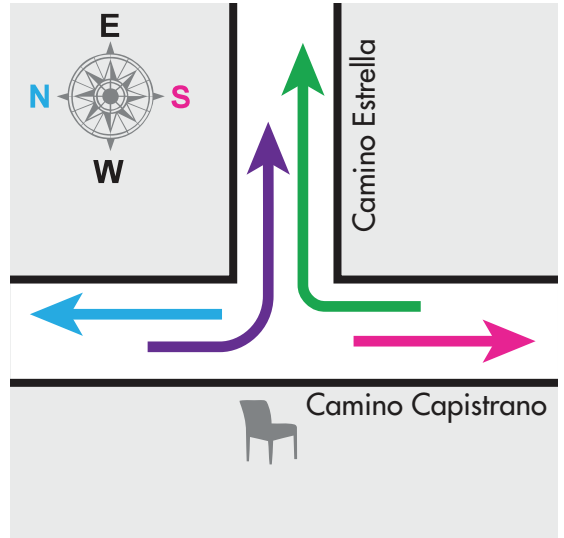

San Clemente Non-Motorized Transportation Committee

name

date

 PM

to Camino Cap N.

to Camino Cap S.

Left to Estrella

Right to Estrella

Thru Turn

Thru Turn

4:00

Thru Turn

Thru Turn

4:15

Thru Turn

Thru Turn

 PM

to Camino Cap N.

to Camino Cap S.

Left to Estrella

Right to Estrella

Thru Turn

Thru Turn

5:00

Thru Turn

Thru Turn

5:15

Thru Turn

Thru Turn

5:30

Thru Turn

Thru Turn