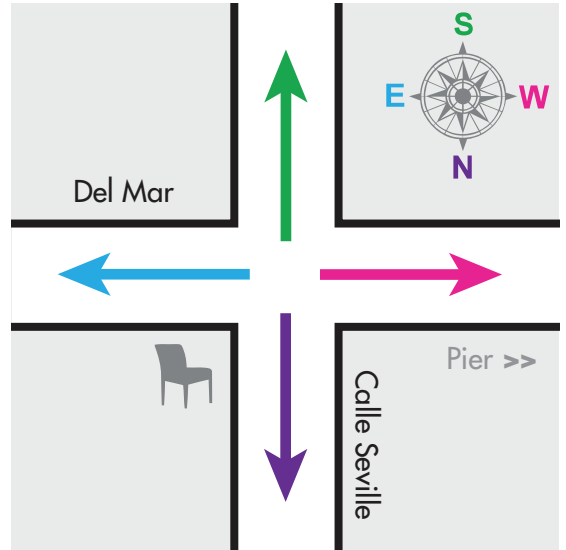

name date AM

Del Mar East

Del Mar West

Seville North

Seville South

9:00

9:15

9:30

9:45

comments:

San Clemente Non-Motorized Transportation Committee

name

date

 AM

Del Mar East

Del Mar West

Seville North

Seville South

10:00

10:15

10:30

10:45

comments: