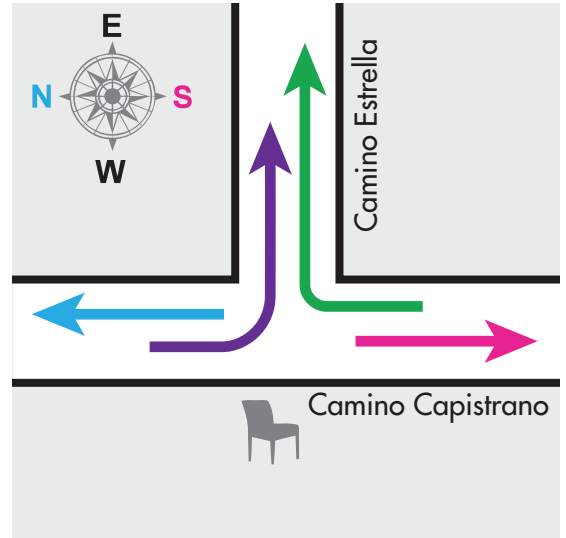

San Clemente Non-Motorized Transportation Committee

name

date

 PM

to Camino Cap N.

to Camino Cap S.

Left to Estrella

Right to Estrella

Thru Turn

Thru Turn

4:00

Thru Turn

Thru Turn

4:15

Thru Turn

Thru Turn

 PM

to Camino Cap N.

to Camino Cap S.

Left to Estrella

Right to Estrella

Thru Turn

Thru Turn

5:00

Thru Turn

Thru Turn

5:15

Thru Turn

Thru Turn

5:30

Thru Turn

Thru Turn