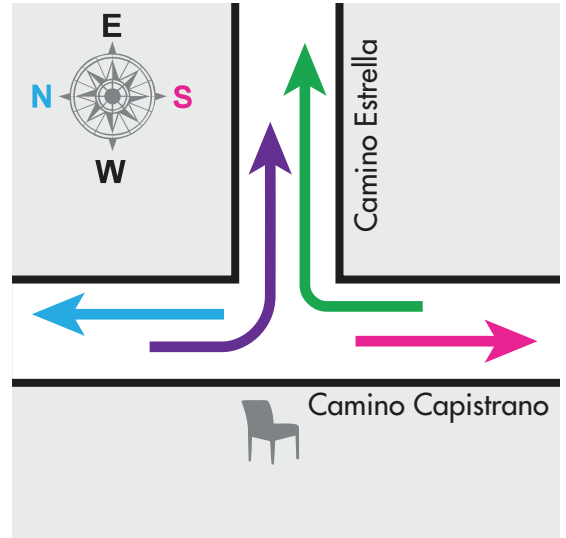

San Clemente Non-Motorized Transportation Committee

name

date

 PM

to Camino Cap N.

to Camino Cap S.

Left to Estrella

Right to Estrella

Thru Turn

Thru Turn

4:00

Thru Turn

Thru Turn

4:15

Thru Turn

Thru Turn

4:30

Thru Turn

Thru Turn

4:45

comments:

San Clemente Non-Motorized Transportation Committee

name

date

 PM

to Camino Cap N.

to Camino Cap S.

Left to Estrella

Right to Estrella

Thru Turn

Thru Turn

5:00