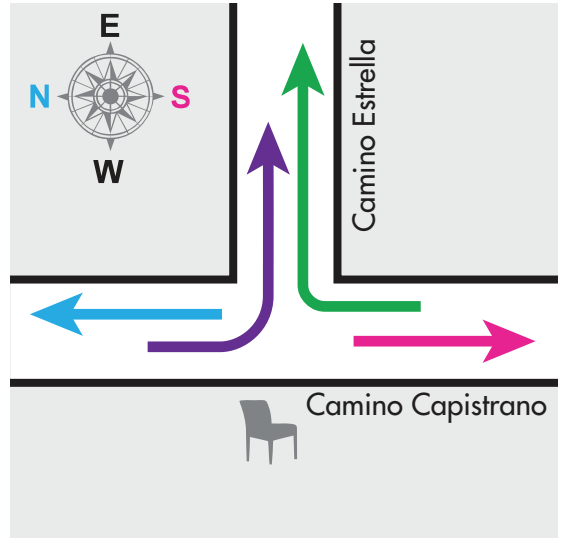

San Clemente Non-Motorized Transportation Committee

name

date

 AM

to Camino Cap N.

Thru Turn

to Camino Cap S.

Thru Turn

Left to Estrella

Right to Estrella

9:00

Thru Turn

Thru Turn

9:15

Thru Turn

Thru Turn

9:30

Thru Turn

Thru Turn

9:45

comments:

San Clemente Non-Motorized Transportation Committee

name

date

 AM

to Camino Cap N.

Thru Turn

to Camino Cap S.

Thru Turn

Left to Estrella

Right to Estrella

10:00