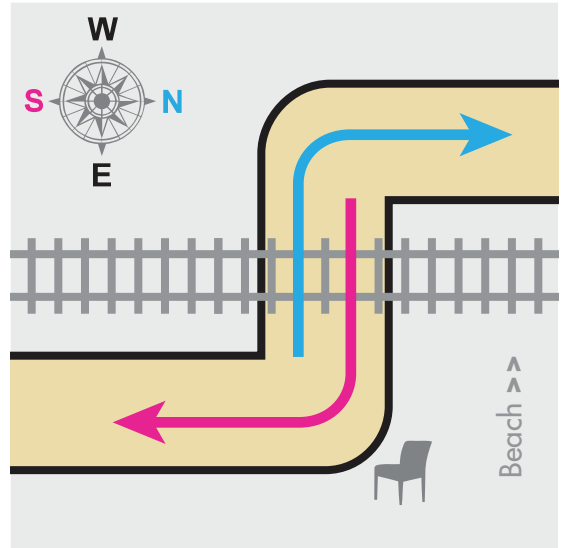

7:30

7:45

comments:

San Clemente Non-Motorized Transportation Committee

name

date

 AM

North on beach trail

South on beach trail

Number of

8:00

8:15

8:30

8:45

comments:

San Clemente Non-Motorized Transportation Committee

name

date

 AM

North on beach trail

South on beach trail

Number of

9:00

9:15

date

 AM

North on beach trail

South on beach trail

Number of

11:00

11:15

11:30