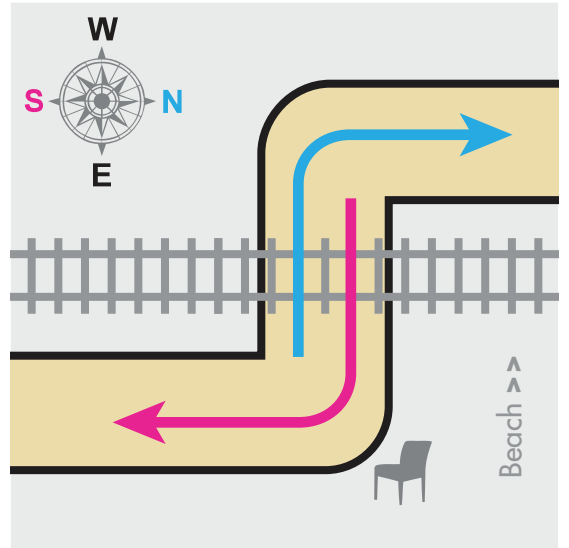

South on beach trail

Number of

8:00

8:15

8:30

8:45

comments:

San Clemente Non-Motorized Transportation Committee

name

date

 AM

North on beach trail

South on beach trail

Number of

9:00

9:15