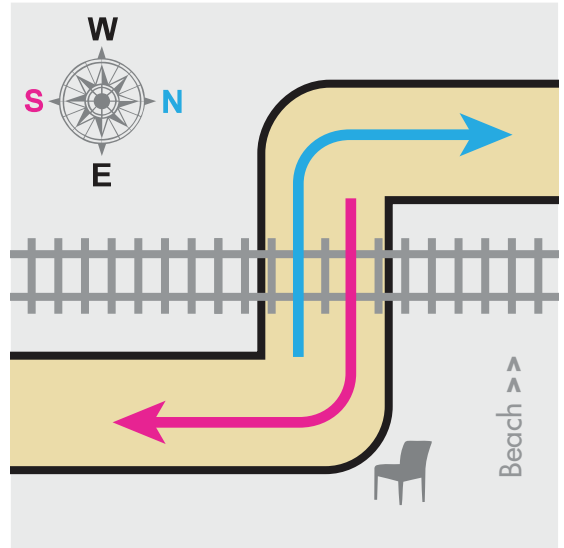

name

date

 AM

North on beach trail

South on beach trail

Number of

7:00

7:15

South on beach trail

Number of

8:00

8:15

8:30

8:45

comments:

San Clemente Non-Motorized Transportation Committee

South on beach trail

Number of

10:00

10:15

10:30

10:45

comments:

name

date

 AM

North on beach trail

South on beach trail

Number of

11:00

11:15

11:30