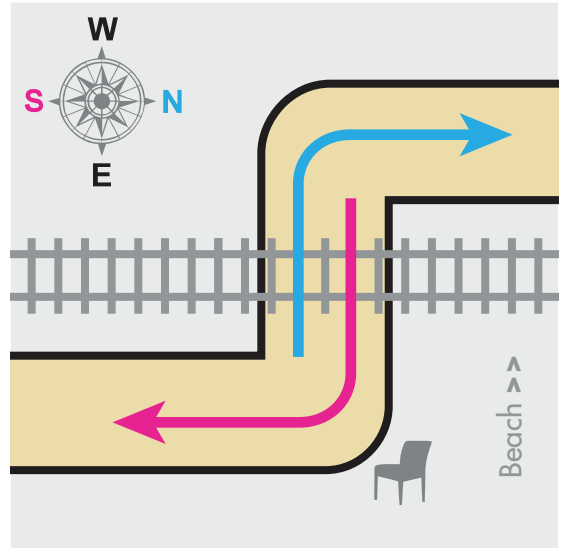

name

date

 AM

North on beach trail

South on beach trail

Number of

9:00

9:15

9:30

9:45

comments:

San Clemente Non-Motorized Transportation Committee

name

date

 AM

North on beach trail

South on beach trail

Number of

10:00

10:15

10:30

10:45

comments:

name

date

 AM

North on beach trail

South on beach trail

Number of

11:00

11:15

11:30