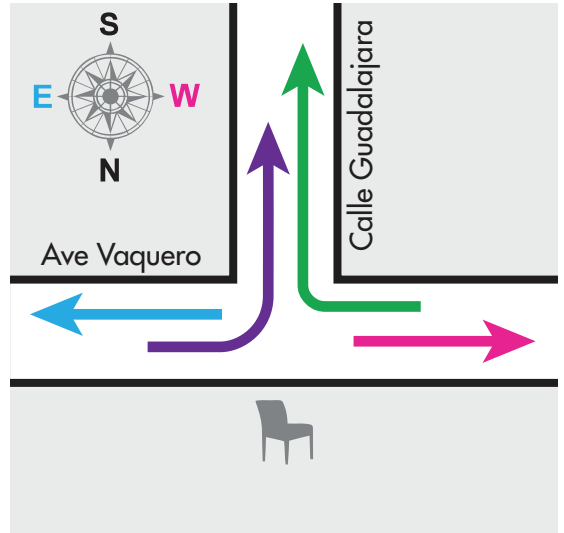

name

date

 AM

to Vaquero East to Vaquero West

Left to Guadalajara

Right to Guadalajara

6:00

Thru Turn

Thru Turn

Thru Turn

comments:

name

date

 AM

to Vaquero East to Vaquero West

Left to Guadalajara

Right to Guadalajara

7:00

Thru Turn

Thru Turn

7:15

Thru Turn

Thru Turn

7:30

 AM

to Vaquero East to Vaquero West

Left to Guadalajara

Right to Guadalajara

8:00

Thru Turn

Thru Turn

8:15