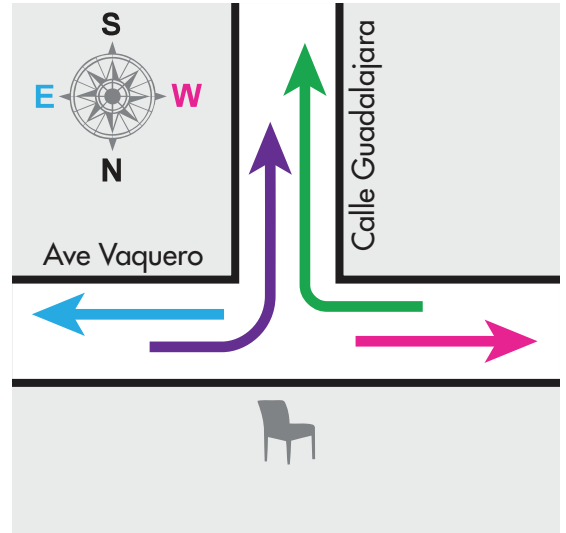

name

date

 AM

to Vaquero East to Vaquero West

Left to Guadalajara

Right to Guadalajara

6:00

Thru Turn

Thru Turn

Thru Turn

comments:

name

date

 AM

to Vaquero East to Vaquero West

Left to Guadalajara

Right to Guadalajara

7:00

Thru Turn

Thru Turn

7:15

Thru Turn

Thru Turn

7:30

 AM

to Vaquero East to Vaquero West

Left to Guadalajara

Right to Guadalajara

8:00

Thru Turn

Thru Turn

8:15